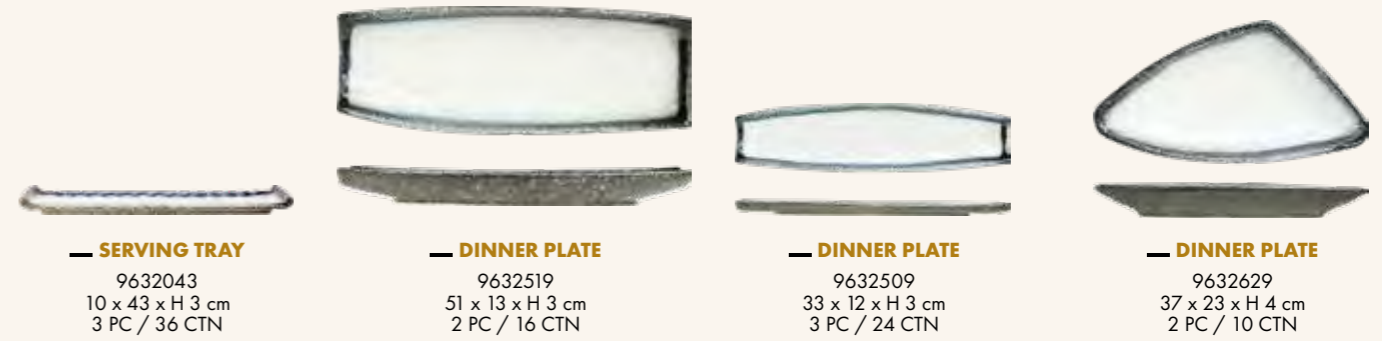

— **SERVING TRAY**

9632043
10 x 43 x H 3 cm
3 PC / 36 CTN

— **DINNER PLATE**

9632519
51 x 13 x H 3 cm
2 PC / 16 CTN

— **DINNER PLATE**

9632509
33 x 12 x H 3 cm
3 PC / 24 CTN

— **DINNER PLATE**

9632629
37 x 23 x H 4 cm
2 PC / 10 CTN