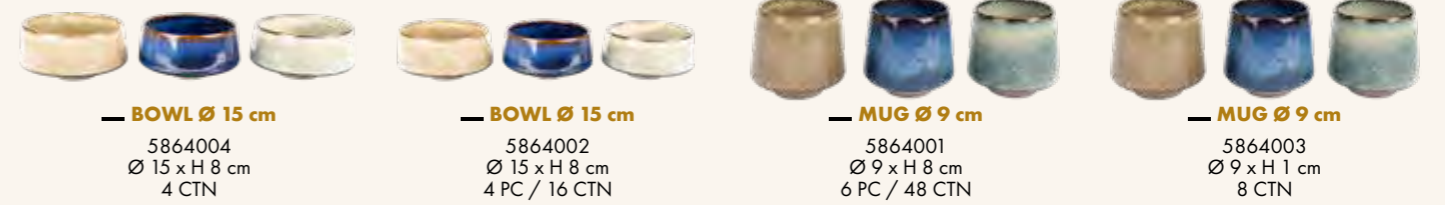

— PLATE TOWER
5363005
28 x 27 x H 26 cm
8 CTN

— CAKE PLATE Ø 26 cm
5363004
Ø 26 x H 11 cm
1 PC / 4 CTN

— CAKE PLATE Ø 21 cm
5363003
Ø 21 x H 9 cm
2 PC / 8 CTN

— CAKE PLATE Ø 16 cm
5363002
Ø 16 x H 7 cm
4 PC / 16 CTN

SHARING

AUTUMN