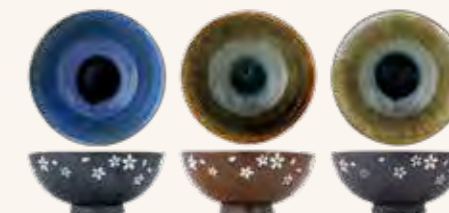

— BOWL Ø 12 cm

5375002
Ø 12 x H 5 cm
6 PC / 36 CTN