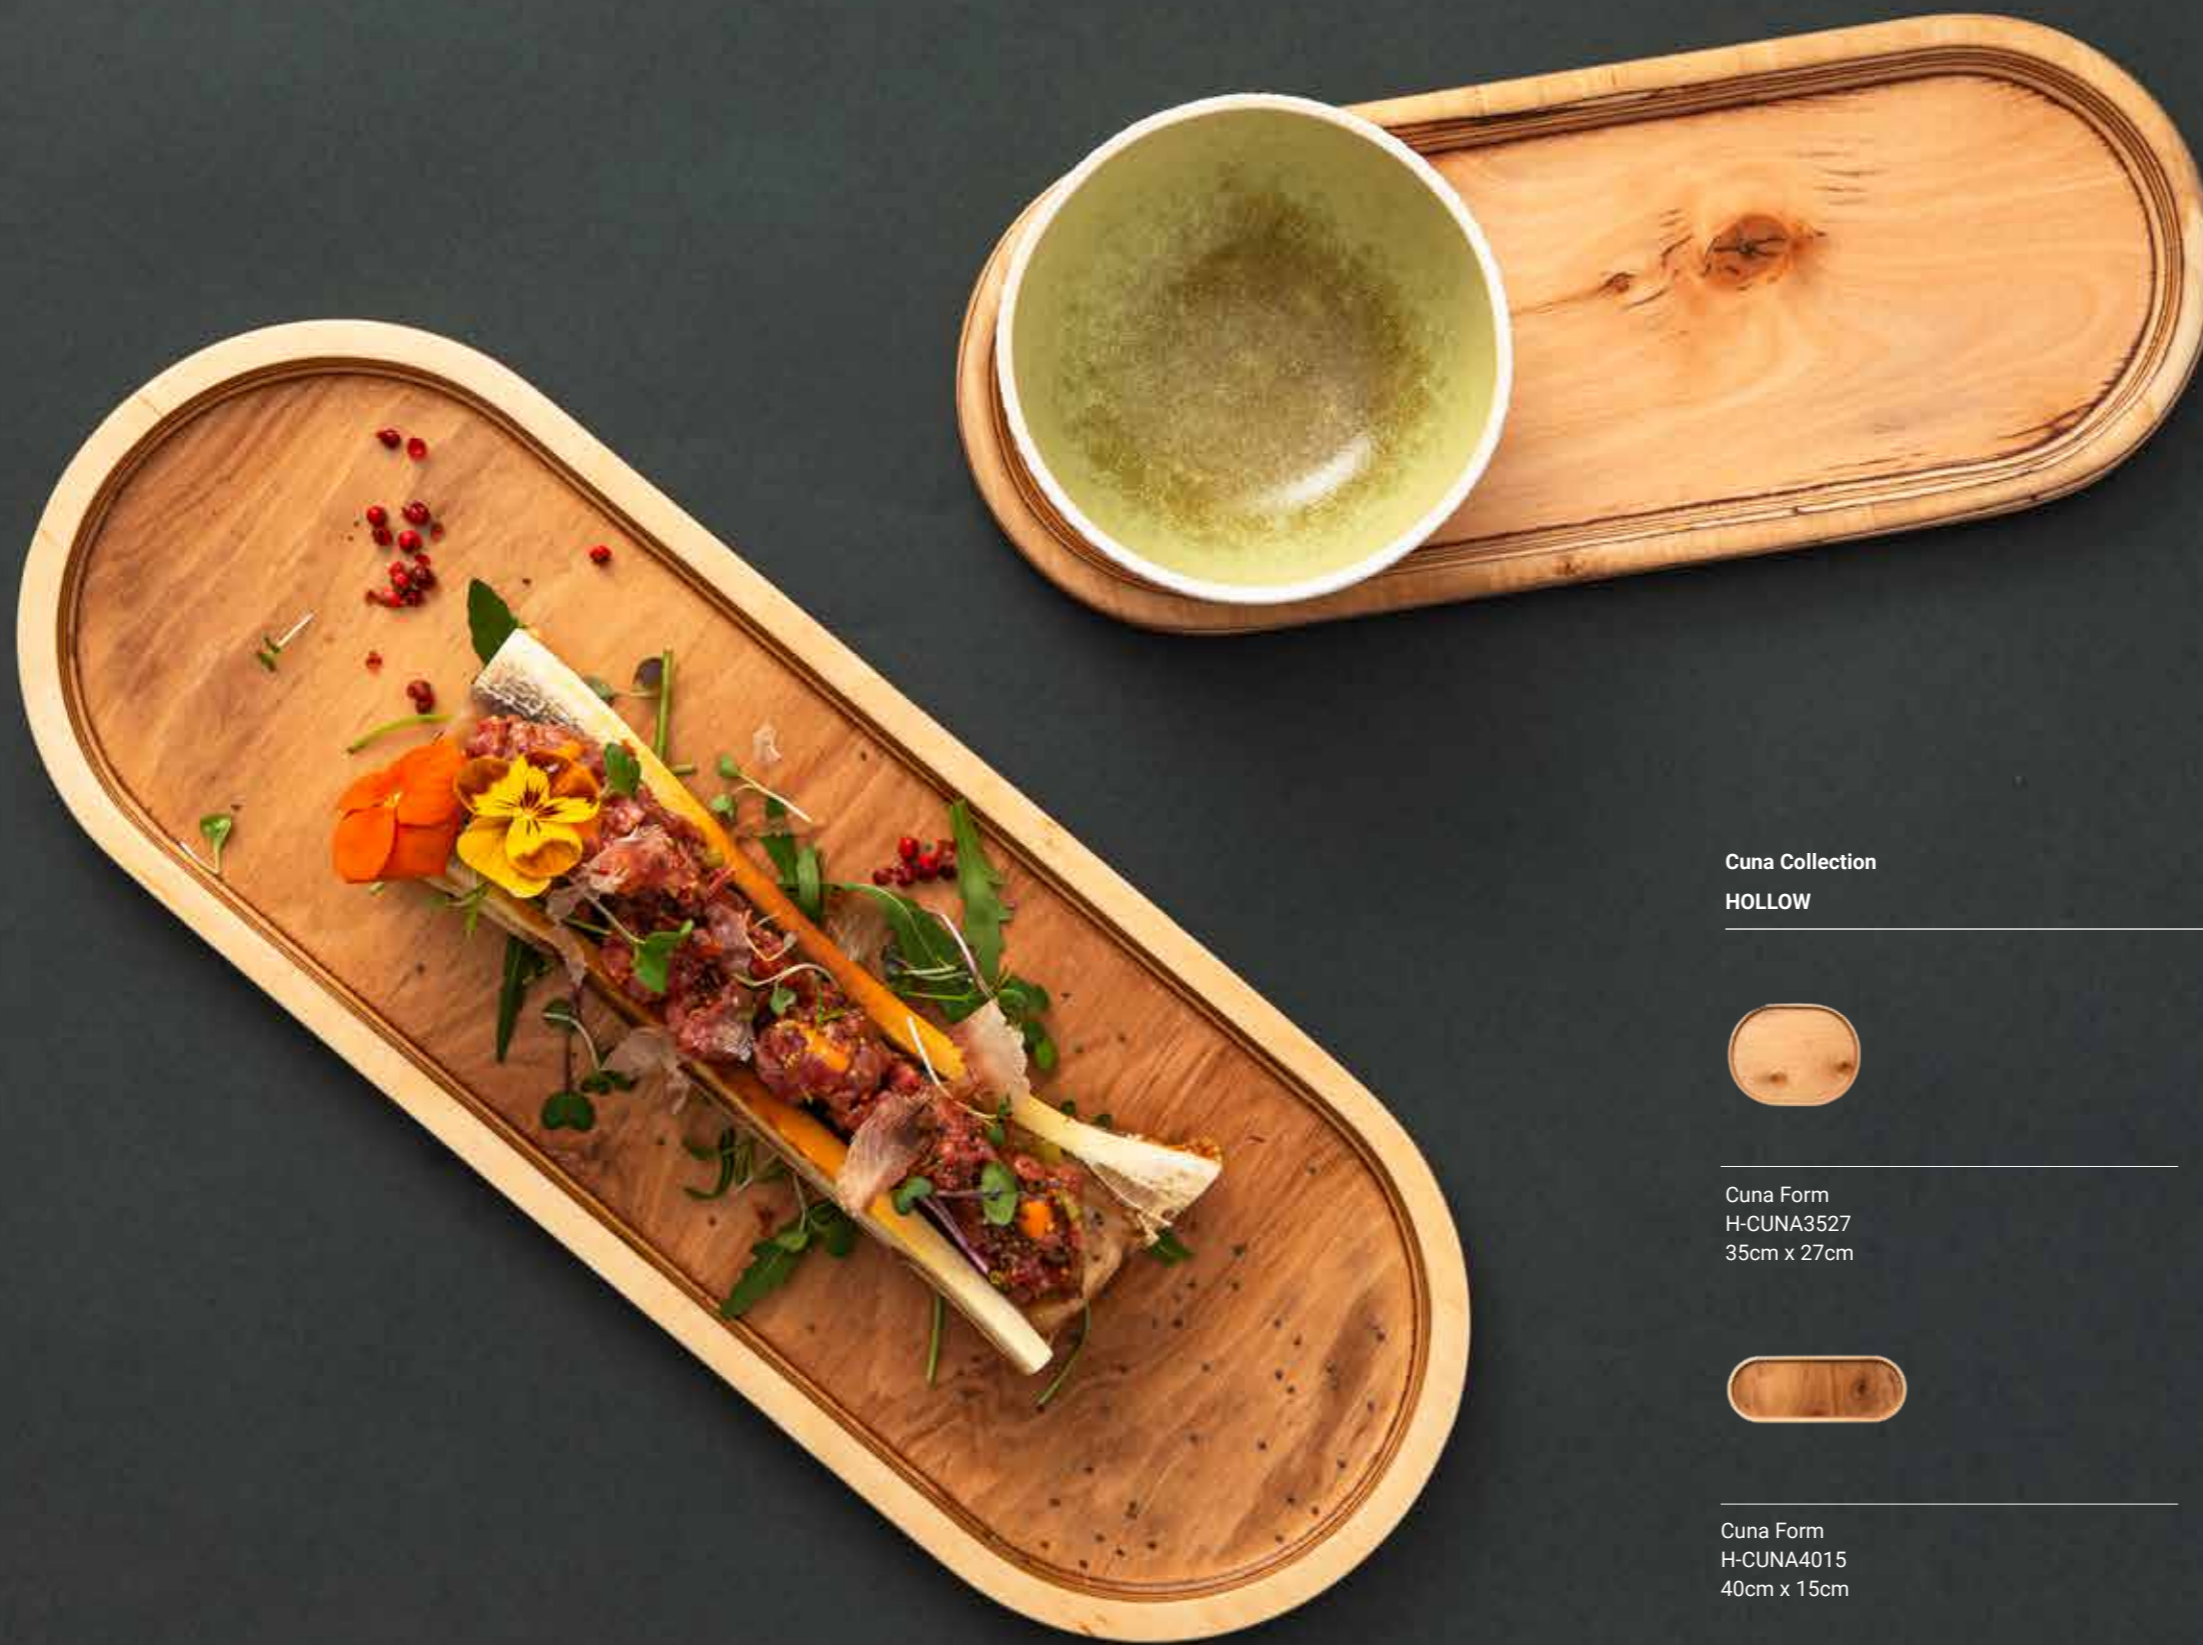

Cuna Collection
HOLLOW

Cuna Form
H-CUNA3012
30cm x 12cm

Cuna Form
H-CUNA4015
40cm x 15cm